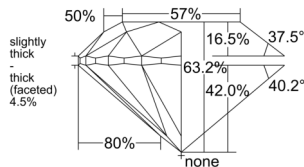

GIA®

FACSIMILE

GIA REPORT 1549972542

Verify this report at GIA.edu

GIA NATURAL DIAMOND DOSSIER®

April 07, 2026
GIA Report Number 1549972542
Shape and Cutting Style ..... Round Brilliant
Measurements ..... 5.82 - 5.85 x 3.69 mm

GRADING RESULTS

Carat Weight ..... 0.80 carat
Color Grade ..... F
Clarity Grade VS1
Cut Grade ..... Very Good

ADDITIONAL GRADING INFORMATION

Polish ..... Excellent
Symmetry ..... Excellent
Fluorescence ..... None
Clarity Characteristics..... Cloud, Needle, Indented Natural
Inspection(s): GIA 1549972542

PROPORTIONS

Profile to actual proportions