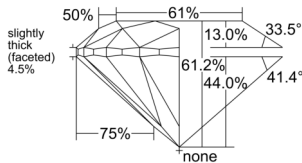

GIA®

FACSIMILE

GIA REPORT

1549968834

Verify this report at GIA.edu

GIA NATURAL DIAMOND DOSSIER®

April 07, 2026
GIA Report Number 1549968834
Shape and Cutting Style ..... Round Brilliant
Measurements ..... 4.37 - 4.40 x 2.68 mm

GRADING RESULTS

Carat Weight ..... 0.32 carat
Color Grade ..... J
Clarity Grade VS2
Cut Grade ..... Excellent

ADDITIONAL GRADING INFORMATION

Polish ..... Excellent
Symmetry ..... Excellent
Fluorescence ..... None
Clarity Characteristics ..... Cloud, Crystal
Inscription(s): GIA 1549968834

PROPORTIONS

Profile to actual proportions

GRADING SCALES

GIA COLOR SCALE	GIA CLARITY SCALE	GIA CUT SCALE	
D	FLAWLESS	EXCELLENT	
E	INTERNALLY FLAWLESS		
F		VVS₁	VERY GOOD
G	VVS₂		
H	VS₁	GOOD	
I	VS₂		
J	SI₁	FAIR	
K	SI₂		
L	I₁	POOR	
M	I₂		
N	I₃		
O			
P			
Q			
R			
S			
T			
U			
V			
W			
X			
Y			
Z