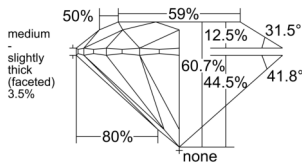

GIA®

FACSIMILE

GIA REPORT 1549957182

Verify this report at GIA.edu

GIA NATURAL DIAMOND DOSSIER®

April 03, 2026
GIA Report Number 1549957182
Shape and Cutting Style ..... Round Brilliant
Measurements ..... 5.15 - 5.18 x 3.14 mm

GRADING RESULTS

Carat Weight ..... 0.50 carat
Color Grade L
Clarity Grade VVS1
Cut Grade ..... Excellent

ADDITIONAL GRADING INFORMATION

Polish ..... Excellent
Symmetry ..... Excellent
Fluorescence ..... None
Clarity Characteristics ..... Cloud, Feather
Inscription(s): GIA 1549957182

PROPORTIONS

Profile to actual proportions

GRADING SCALES

GIA COLOR SCALE

COLORLESS	D
	E
	F
	G
	H
	I
	J
NEAR COLORLESS	K
	L
Faint	M
	N
	O
	P
	Q
	R
	S
	T
	U
	V
	W
	X
	Y
Light	Z

GIA CLARITY SCALE

FLAWLESS	INTERNAL FLAWLESS	
		EXCELLENT
VERY VERY SLIGHTLY INCLUDED	VVS₁	VERY GOOD
VERY SLIGHTLY INCLUDED	VVS₂	
SLIGHTLY INCLUDED	VS₁	GOOD
	VS₂	
INCLUDED	SI₁	FAIR
	SI₂	
INCLUDED	I₁	POOR
	I₂	
	I₃