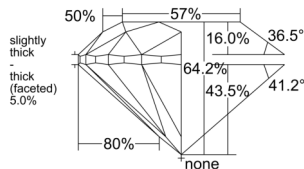

GIA®

FACSIMILE

GIA REPORT 1549949786

Verify this report at GIA.edu

GIA NATURAL DIAMOND DOSSIER®

April 03, 2026
GIA Report Number 1549949786
Shape and Cutting Style ..... Round Brilliant
Measurements ..... 4.59 - 4.64 x 2.96 mm

GRADING RESULTS

Carat Weight ..... 0.40 carat
Color Grade ..... K
Clarity Grade VVS1
Cut Grade ..... Very Good

ADDITIONAL GRADING INFORMATION

Polish ..... Excellent
Symmetry ..... Very Good
Fluorescence ..... Faint
Clarity Characteristics..... Pinpoint, Indented Natural
Inspection(s): GIA 1549949786

PROPORTIONS

Profile to actual proportions

GRADING SCALES

GIA COLOR SCALE	GIA CLARITY SCALE	GIA CUT SCALE	
D	FLAWLESS	EXCELLENT	
E	INTERNALLY FLAWLESS		
F		VVS₁	VERY GOOD
G	VVS₂		
H	VS₁	GOOD	
I	VS₂		
J	SI₁	FAIR	
K	SI₂		
L	I₁	POOR	
M	I₂		
N	I₃		
O			
P			
Q			
R			
S			
T			
U			
V			
W			
X			
Y			
Z