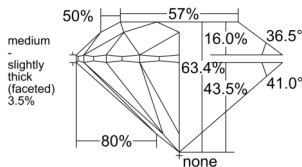

GIA®

FACSIMILE

GIA REPORT 1549945652

Verify this report at GIA.edu

GIA NATURAL DIAMOND DOSSIER®

April 01, 2026
GIA Report Number 1549945652
Shape and Cutting Style ..... Round Brilliant
Measurements ..... 5.04 - 5.08 x 3.21 mm

GRADING RESULTS

Carat Weight ..... 0.51 carat
Color Grade ..... H
Clarity Grade VS1
Cut Grade ..... Excellent

ADDITIONAL GRADING INFORMATION

Polish ..... Excellent
Symmetry ..... Excellent
Fluorescence ..... None
Clarity Characteristics..... Crystal, Cloud, Pinpoint
Inscription(s): GIA 1549945652

PROPORTIONS

GRADING SCALES

GIA COLOR SCALE

COLORLESS	D
	E
	F
	G
	H
	I
	J
NEAR COLORLESS	K
	L
	M
Faint	N
	O
	P
	Q
	R
	S
	T
	U
	V
	W
	X
	Y
Light	Z

GIA CLARITY SCALE

FLAWLESS	INTERNAL FLAWLESS	
		FLAWLESS
VERY VERY SLIGHTLY INCLUDED	VVS₁	
	VVS₂	
VERY SLIGHTLY INCLUDED	VS₁	
	VS₂	
SLIGHTLY INCLUDED	SI₁	
	SI₂	
INCLUDED	I₁	
	I₂	
	I₃	

GIA CUT SCALE

EXCELLENT
VERY GOOD
GOOD
FAIR
POOR