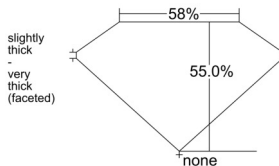

GIA®

FACSIMILE

GIA REPORT 1549944392

Verify this report at GIA.edu

GIA NATURAL DIAMOND DOSSIER®

April 02, 2026
GIA Report Number 1549944392
Shape and Cutting Style ..... Heart Brilliant
Measurements ..... 5.09 x 5.61 x 3.08 mm

GRADING RESULTS

Carat Weight ..... 0.50 carat
Color Grade ..... H
Clarity Grade VS2

ADDITIONAL GRADING INFORMATION

Polish ..... Excellent
Symmetry ..... Very Good
Fluorescence ..... Faint
Clarity Characteristics ..... Cloud, Crystal
Inspection(s): GIA 1549944392

PROPORTIONS

Profile not to actual proportions

GRADING SCALES

GIA COLOR SCALE		GIA CLARITY SCALE			
COLORLESS	D	VERY VERY SLIGHTLY INCLUDED	FLAWLESS		
	E		INTERNALLY FLAWLESS		
	F	VERY SLIGHTLY INCLUDED	VVS₁		
	G		VVS₂		
	H		VS₁		
	NEAR COLORLESS	I	SLIGHTLY INCLUDED	VS₂	
		J		SI₁	
		FAINT	K	INCLUDED	SI₂
			L		I₁
			M		I₂
VERT LIGHT	N		INCLUDED	I₃	
	O				
	P				
	Q				
	R				
	LIGHT	S			
		T			
U					
	V				
	W				
	X				
	Y				
	Z