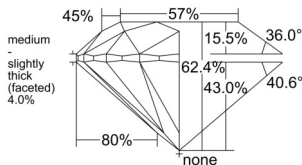

GIA®

FACSIMILE

GIA REPORT 1549942233

Verify this report at GIA.edu

GIA NATURAL DIAMOND DOSSIER®

April 02, 2026
GIA Report Number 1549942233
Shape and Cutting Style ..... Round Brilliant
Measurements ..... 5.64 - 5.67 x 3.53 mm

GRADING RESULTS

Carat Weight ..... 0.70 carat
Color Grade ..... H
Clarity Grade VS1
Cut Grade ..... Excellent

ADDITIONAL GRADING INFORMATION

Polish ..... Excellent
Symmetry ..... Excellent
Fluorescence ..... None
Clarity Characteristics..... Cloud, Crystal, Feather, Needle
Inspection(s): GIA 1549942233

PROPORTIONS

Profile to actual proportions