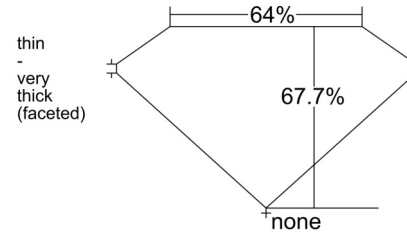

GIA NATURAL DIAMOND GRADING REPORT

March 31, 2026
 GIA Report Number XXXXX26563
 Shape and Cutting Style Cushion Modified Brilliant
 Measurements 9.00 x 6.78 x 4.60 mm

GRADING RESULTS

Carat Weight 2.51 carat
 Color Grade F
 Clarity Grade VS1

ADDITIONAL GRADING INFORMATION

Polish Excellent
 Symmetry Excellent
 Fluorescence None
 Inscription(s): GIA XXXXX26563
 Comments: Additional pinpoints are not shown.

PROPORTIONS

Profile not to actual proportions

CLARITY CHARACTERISTICS

KEY TO SYMBOLS*

- Cloud
- Feather
- Pinpoint

* Red symbols denote internal characteristics (inclusions). Green or black symbols denote external characteristics (blemishes). Diagram is an approximate representation of the diamond, and symbols shown indicate type, position, and approximate size of clarity characteristics. All clarity characteristics may not be shown. Details of finish are not shown.