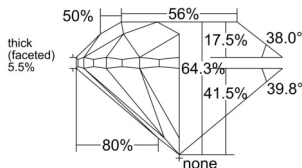

GIA®

FACSIMILE

GIA REPORT 1549922729

Verify this report at GIA.edu

GIA NATURAL DIAMOND DOSSIER®

March 31, 2026
GIA Report Number 1549922729
Shape and Cutting Style ..... Round Brilliant
Measurements ..... 5.50 - 5.55 x 3.55 mm

GRADING RESULTS

Carat Weight ..... 0.70 carat
Color Grade I
Clarity Grade VS1
Cut Grade ..... Very Good

ADDITIONAL GRADING INFORMATION

Polish ..... Excellent
Symmetry ..... Very Good
Fluorescence ..... None
Clarity Characteristics..Crystal, Cloud, Pinpoint, Indented Natural
Inscription(s): GIA 1549922729

PROPORTIONS

Profile to actual proportions

GRADING SCALES

GIA
COLOR
SCALE

COLORESS	D
	E
	F
	G
	H
	I
	J
NEAR	K
COLORLESS	L
	M
	N
	O
	P
	R
	S
	T
	U
	V
	W
	X
	Y
	Z

GIA
CLARITY
SCALE

	FLAWLESS
	INTERNALLY FLAWLESS
VERY VERY SLIGHTLY INCLUDED	VVS₁
	VVS₂
VERY SLIGHTLY INCLUDED	VS₁
	VS₂
SLIGHTLY INCLUDED	SI₁
	SI₂
INCLUDED	I₁
	I₂
	I₃

GIA
CUT
SCALE

	EXCELLENT
	VERY GOOD
	GOOD
	FAIR
	POOR