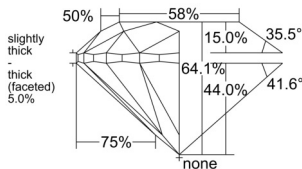

GIA®

FACSIMILE

GIA REPORT

1549916709

Verify this report at GIA.edu

GIA NATURAL DIAMOND DOSSIER®

March 28, 2026
GIA Report Number 1549916709
Shape and Cutting Style ..... Round Brilliant
Measurements ..... 4.77 - 4.80 x 3.07 mm

GRADING RESULTS

Carat Weight ..... 0.44 carat
Color Grade ..... M
Clarity Grade VS2
Cut Grade ..... Very Good

ADDITIONAL GRADING INFORMATION

Polish ..... Excellent
Symmetry ..... Excellent
Fluorescence ..... Medium Blue
Clarity Characteristics ..... Crystal, Indented Natural
Inscription(s): GIA 1549916709

PROPORTIONS

Profile to actual proportions