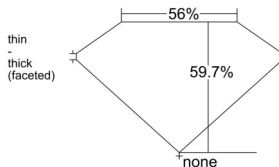

GIA®

FACSIMILE

GIA REPORT 1549910191

Verify this report at GIA.edu

GIA NATURAL DIAMOND DOSSIER®

March 31, 2026
GIA Report Number 1549910191
Shape and Cutting Style ..... Heart Brilliant
Measurements ..... 5.34 x 6.19 x 3.69 mm

GRADING RESULTS

Carat Weight ..... 0.70 carat
Color Grade ..... E
Clarity Grade S11

ADDITIONAL GRADING INFORMATION

Polish ..... Excellent
Symmetry ..... Very Good
Fluorescence ..... None
Clarity Characteristics ..... Feather, Cloud, Crystal
Inscription(s): GIA 1549910191

PROPORTIONS

Profile not to actual proportions

GRADING SCALES

GIA COLOR SCALE		GIA CLARITY SCALE	
COLORLESS	D	VERY VERY SLIGHTLY INCLUDED	FLAWLESS
	E		INTERNALLY FLAWLESS
	F		VVS₁
	G		VVS₂
	H		VS₁
	I		VS₂
	J		S1₁
	K		S1₂
	L		I₁
	M		I₂
NEAR COLORLESS	N	SLIGHTLY INCLUDED	I₃
	O		
	P		
	Q		
FAINT	R		
	S		
	T		
	U		
VERT LIGHT	V		
	W		
	X		
	Y		
LIGHT	Z