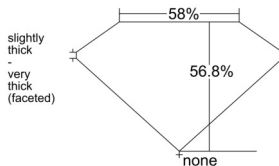

GIA®

FACSIMILE

GIA REPORT 1549896245

Verify this report at GIA.edu

GIA NATURAL DIAMOND DOSSIER®

March 26, 2026
GIA Report Number 1549896245
Shape and Cutting Style ..... Heart Brilliant
Measurements ..... 5.86 x 6.75 x 3.84 mm

GRADING RESULTS

Carat Weight ..... 0.90 carat
Color Grade ..... G
Clarity Grade VS1

ADDITIONAL GRADING INFORMATION

Polish ..... Excellent
Symmetry ..... Excellent
Fluorescence ..... Faint
Clarity Characteristics ..... Feather, Pinpoint
Inspection(s): GIA 1549896245

PROPORTIONS

Profile not to actual proportions

GRADING SCALES

GIA COLOR SCALE		GIA CLARITY SCALE			
COLORLESS	D	VERY VERY SLIGHTLY INCLUDED	FLAWLESS		
	E		INTERNALLY FLAWLESS		
	F	VERY SLIGHTLY INCLUDED	VVS₁		
	G		VVS₂		
	H		VS₁		
	NEAR COLORLESS	I	SLIGHTLY INCLUDED	VS₂	
		J		SI₁	
		FAINT	K	INCLUDED	SI₂
			L		I₁
			M		I₂
VERT LIGHT	N	LIGHT	I₃		
	O				
	P				
	Q				
	R