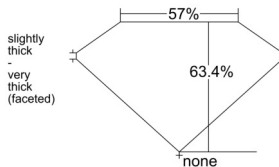

GIA®

FACSIMILE

GIA REPORT 1549877175

Verify this report at GIA.edu

GIA NATURAL DIAMOND DOSSIER®

March 26, 2026
GIA Report Number 1549877175
Shape and Cutting Style ..... Pear Brilliant
Measurements ..... 5.77 x 3.69 x 2.34 mm

GRADING RESULTS

Carat Weight ..... 0.30 carat
Color Grade ..... D
Clarity Grade VVS1

ADDITIONAL GRADING INFORMATION

Polish ..... Excellent
Symmetry ..... Excellent
Fluorescence ..... Medium Blue
Clarity Characteristics ..... Pinpoint
Inscription(s): GIA 1549877175

PROPORTIONS

Profile not to actual proportions

GRADING SCALES

GIA COLOR SCALE		GIA CLARITY SCALE			
COLORLESS	D	VERY VERY SLIGHTLY INCLUDED	FLAWLESS		
	E		INTERNALLY FLAWLESS		
	F	VERY SLIGHTLY INCLUDED	VVS₁		
	G		VVS₂		
	H		VS₁		
	NEAR COLORLESS	I	SLIGHTLY INCLUDED	VS₂	
		J		SI₁	
		FAINT	K	INCLUDED	SI₂
			L		I₁
			M		I₂
VERT LIGHT	N	LIGHT	I₃		
	O				
	P				
	Q				
	R