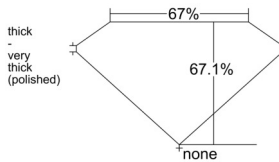

GIA®

FACSIMILE

GIA REPORT 1549876578

Verify this report at GIA.edu

GIA NATURAL DIAMOND DOSSIER®

March 24, 2026
GIA Report Number 1549876578
Shape and Cutting Style ..... **Cut-Cornered Rectangular Modified Brilliant**
Measurements ..... 5.08 x 3.63 x 2.44 mm

GRADING RESULTS

Carat Weight ..... 0.40 carat
Color Grade ..... D
Clarity Grade VVS1

ADDITIONAL GRADING INFORMATION

Polish ..... Excellent
Symmetry ..... Very Good
Fluorescence ..... Faint
Clarity Characteristics ..... Pinpoint
Inscription(s): GIA 1549876578

PROPORTIONS

Profile not to actual proportions

GRADING SCALES

GIA COLOR SCALE		GIA CLARITY SCALE			
COLORLESS	D	VERY VERY SLIGHTLY INCLUDED	FLAWLESS		
	E		INTERNALLY FLAWLESS		
	F	VERY SLIGHTLY INCLUDED	VVS₁		
	G		VVS₂		
	H		VS₁		
	NEAR COLORLESS	I	SLIGHTLY INCLUDED	VS₂	
		J		SI₁	
		FAINT	K	INCLUDED	SI₂
			L		I₁
			M		I₂
VERT LIGHT	N	INCLUDED	I₃		
	O				
	P				
	Q				
	R				
LIGHT	S				
	T				
	U				
	V				
	W				
X					
Y					
Z