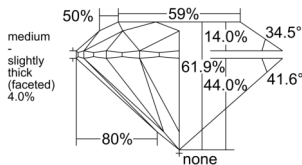

GIA®

FACSIMILE

GIA REPORT 1549870142

Verify this report at GIA.edu

GIA NATURAL DIAMOND DOSSIER®

March 24, 2026
GIA Report Number 1549870142
Shape and Cutting Style ..... Round Brilliant
Measurements ..... 4.56 - 4.58 x 2.83 mm

GRADING RESULTS

Carat Weight ..... 0.36 carat
Color Grade ..... G
Clarity Grade VS1
Cut Grade ..... Excellent

ADDITIONAL GRADING INFORMATION

Polish ..... Excellent
Symmetry ..... Excellent
Fluorescence ..... None
Clarity Characteristics ..... Feather, Pinpoint
Inscription(s): GIA 1549870142

PROPORTIONS

Profile to actual proportions