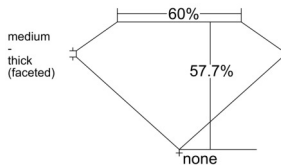

GIA®

FACSIMILE

GIA REPORT 1549838907

Verify this report at GIA.edu

GIA NATURAL DIAMOND DOSSIER®

March 20, 2026
GIA Report Number 1549838907
Shape and Cutting Style ..... Heart Brilliant
Measurements ..... 5.44 x 6.10 x 3.52 mm

GRADING RESULTS

Carat Weight ..... 0.70 carat
Color Grade ..... E
Clarity Grade VS2

ADDITIONAL GRADING INFORMATION

Polish ..... Excellent
Symmetry ..... Excellent
Fluorescence ..... Medium Blue
Clarity Characteristics ..... Feather
Inscription(s): GIA 1549838907

PROPORTIONS

Profile not to actual proportions

GRADING SCALES

GIA COLOR SCALE		GIA CLARITY SCALE	
COLORLESS	D	VERY VERY SLIGHTLY INCLUDED	FLAWLESS
	E		INTERNALLY FLAWLESS
	F		VVS₁
	G		VVS₂
	H		VS₁
	I		VS₂
	J		SI₁
	K		SI₂
	L		I₁
	M		I₂
NEAR COLORLESS	N	SLIGHTLY INCLUDED	I₃
	O		
	P		
	Q		
FAINT	R		
	S		
	T		
	U		
VERT LIGHT	V		
	W		
	X		
	Y		
LIGHT	Z