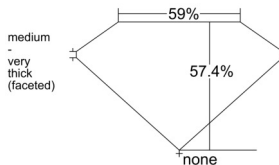

GIA®

FACSIMILE

GIA REPORT 1549838664

Verify this report at GIA.edu

GIA NATURAL DIAMOND DOSSIER®

March 18, 2026
GIA Report Number 1549838664
Shape and Cutting Style ..... Heart Brilliant
Measurements ..... 6.05 x 7.05 x 4.05 mm

GRADING RESULTS

Carat Weight ..... 0.99 carat
Color Grade ..... F
Clarity Grade VS2

ADDITIONAL GRADING INFORMATION

Polish ..... Excellent
Symmetry ..... Excellent
Fluorescence ..... Faint
Clarity Characteristics ..... Crystal
Inscription(s): GIA 1549838664

PROPORTIONS

Profile not to actual proportions

GRADING SCALES

GIA COLOR SCALE		GIA CLARITY SCALE			
COLORLESS	D	VERY VERY SLIGHTLY INCLUDED	FLAWLESS		
	E		INTERNALLY FLAWLESS		
	F	VERY SLIGHTLY INCLUDED	VVS₁		
	G		VVS₂		
	H		VS₁		
	NEAR COLORLESS	I	SLIGHTLY INCLUDED	VS₂	
		J		SI₁	
		FAINT	K	INCLUDED	SI₂
			L		I₁
			M		I₂
VERT LIGHT	N		INCLUDED	I₃	
	O				
	P				
	Q				
	LIGHT		R		
		S			
		T			
U					
V					
W					
X					
Y					
Z