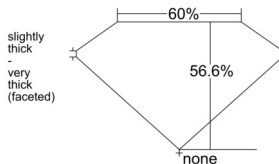

GIA®

FACSIMILE

GIA REPORT 1549801316

Verify this report at GIA.edu

GIA NATURAL DIAMOND DOSSIER®

March 13, 2026
GIA Report Number 1549801316
Shape and Cutting Style ..... Heart Brilliant
Measurements ..... 5.85 x 6.46 x 3.66 mm

GRADING RESULTS

Carat Weight ..... 0.82 carat
Color Grade ..... G
Clarity Grade SI1

ADDITIONAL GRADING INFORMATION

Polish ..... Excellent
Symmetry ..... Excellent
Fluorescence ..... Faint
Clarity Characteristics ..... Twinning Wisp
Inspection(s): GIA 1549801316

PROPORTIONS

Profile not to actual proportions

GRADING SCALES

GIA COLOR SCALE		GIA CLARITY SCALE			
COLORLESS	D	VERY VERY SLIGHTLY INCLUDED	FLAWLESS		
	E		INTERNALLY FLAWLESS		
	F	VERY SLIGHTLY INCLUDED	VVS₁		
	G		VVS₂		
	H		VS₁		
	NEAR COLORLESS	I	SLIGHTLY INCLUDED	VS₂	
		J		SI₁	
		FAINT	K	INCLUDED	SI₂
			L		I₁
			M		I₂
VERT LIGHT	N	LIGHT	I₃		
	O				
	P				
	Q				
	R