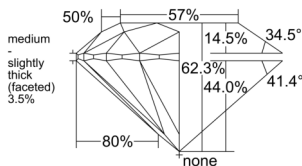

GIA®

FACSIMILE

GIA REPORT 1549771371

Verify this report at GIA.edu

GIA NATURAL DIAMOND DOSSIER®

March 09, 2026
GIA Report Number 1549771371
Shape and Cutting Style ..... Round Brilliant
Measurements ..... 4.91 - 4.92 x 3.06 mm

GRADING RESULTS

Carat Weight ..... 0.45 carat
Color Grade L
Clarity Grade VVS1
Cut Grade ..... Excellent

ADDITIONAL GRADING INFORMATION

Polish ..... Excellent
Symmetry ..... Excellent
Fluorescence ..... Medium Blue
Clarity Characteristics ..... Pinpoint, Feather
Inscription(s): GIA 1549771371

PROPORTIONS

GRADING SCALES

GIA COLOR SCALE	GIA CLARITY SCALE	GIA CUT SCALE	
D	FLAWLESS	EXCELLENT	
E	INTERNALLY FLAWLESS		
F		VVS₁	VERY GOOD
G	VVS₂		
H	VS₁	GOOD	
I	VS₂		
J	SI₁	FAIR	
K	SI₂		
L	I₁	POOR	
M	I₂		
N	I₃		
O			
P			
Q			
R			
S			
T			
U			
V			
W			
X			
Y			
Z