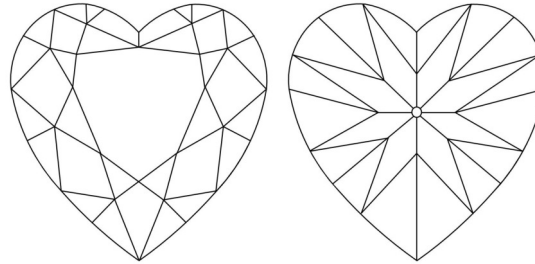

CLARITY CHARACTERISTICS

GRADING SCALES

GIA COLOR SCALE		GIA CLARITY SCALE		
COLOURLESS	D	VERY VERY SLIGHTLY INCLUDED	FLAWLESS	
	E		INTERNALLY FLAWLESS	
	F		VVS₁	
NEAR COLOURLESS	G		VVS₂	
	H		VERY SLIGHTLY INCLUDED	VS₁
	I			VS₂
J	SLIGHTLY INCLUDED	SI₁		
FAINT		K	SI₂	
		L	INCLUDED	I₁
	M	I₂		
N	I₃			
VERY LIGHT	O			
	P			
	Q			
LIGHT	R			
	S			
	T			
	U			
	V			
	W			
X				
Y				
Z				

reportcheck.gia.edu

The results documented in this report refer only to the diamond described, and were obtained using the techniques and equipment available to GIA at the time of examination. This report is not a guarantee or valuation. For additional information and important limitations and disclaimers, please see GIA.edu/terms or call +1 800 421 7250 or +1 760 603 4500. ©2023 Gemological Institute of America, Inc.

THE SECURITY FEATURES IN THIS DOCUMENT, INCLUDING THE HOLOGRAM, SECURITY SCREEN AND MICROPRINT LINES, IN ADDITION TO THOSE NOT LISTED, EXCEED DOCUMENT SECURITY INDUSTRY GUIDELINES.