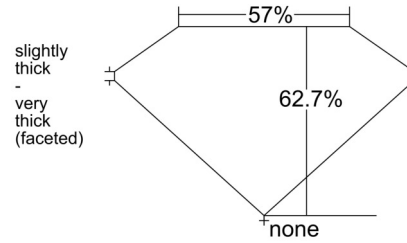

PROPORTIONS