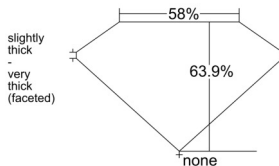

GIA®

FACSIMILE

GIA REPORT 1549763082

Verify this report at GIA.edu

GIA NATURAL DIAMOND DOSSIER®

March 09, 2026
GIA Report Number 1549763082
Shape and Cutting Style ..... Pear Brilliant
Measurements ..... 7.52 x 4.85 x 3.10 mm

GRADING RESULTS

Carat Weight ..... 0.70 carat
Color Grade ..... G
Clarity Grade VVS2

ADDITIONAL GRADING INFORMATION

Polish ..... Excellent
Symmetry ..... Very Good
Fluorescence ..... None
Clarity Characteristics ..... Pinpoint
Inscription(s): GIA 1549763082

PROPORTIONS

Profile not to actual proportions

GRADING SCALES

GIA COLOR SCALE		GIA CLARITY SCALE			
COLORLESS	D	VERY VERY SLIGHTLY INCLUDED	FLAWLESS		
	E		INTERNALLY FLAWLESS		
	F	VERY SLIGHTLY INCLUDED	VVS₁		
	G		VVS₂		
	H		VS₁		
	NEAR COLORLESS	I	SLIGHTLY INCLUDED	VS₂	
		J		SI₁	
		FAINT	K	INCLUDED	SI₂
			L		I₁
			M		I₂
VERT LIGHT	N	LIGHT	I₃		
	O				
	P				
	Q				
	R