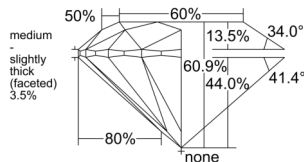

GIA®

FACSIMILE

GIA REPORT 1549759114

Verify this report at GIA.edu

GIA NATURAL DIAMOND DOSSIER®

March 06, 2026
GIA Report Number 1549759114
Shape and Cutting Style ..... Round Brilliant
Measurements ..... 5.14 - 5.16 x 3.13 mm

GRADING RESULTS

Carat Weight ..... 0.51 carat
Color Grade L
Clarity Grade S11
Cut Grade ..... Excellent

ADDITIONAL GRADING INFORMATION

Polish ..... Excellent
Symmetry ..... Excellent
Fluorescence ..... None
Clarity Characteristics ..... Feather
Inscription(s): GIA 1549759114

PROPORTIONS

Profile to actual proportions

GRADING SCALES

GIA COLOR SCALE	GIA CLARITY SCALE	GIA CUT SCALE	
D	FLAWLESS	EXCELLENT	
E	INTERNALLY FLAWLESS		
F		VVS₁	VERY GOOD
G	VVS₂		
H	VS₁	GOOD	
I	VS₂		
J	S1₁	FAIR	
K	S1₂		
L	I₁	POOR	
M	I₂		
N	I₃		
O			
P			
Q			
R			
S			
T			
U			
V			
W			
X			
Y			
Z