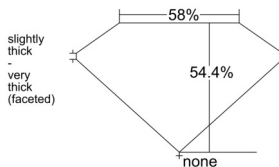

GIA®

FACSIMILE

GIA REPORT 1549746391

Verify this report at GIA.edu

GIA NATURAL DIAMOND DOSSIER®

March 05, 2026
GIA Report Number 1549746391
Shape and Cutting Style ..... Heart Brilliant
Measurements ..... 5.10 x 5.64 x 3.07 mm

GRADING RESULTS

Carat Weight ..... 0.50 carat
Color Grade ..... G
Clarity Grade VS1

ADDITIONAL GRADING INFORMATION

Polish ..... Excellent
Symmetry ..... Very Good
Fluorescence ..... None
Clarity Characteristics..... Crystal, Pinpoint, Indented Natural
Inscription(s): GIA 1549746391

PROPORTIONS

Profile not to actual proportions

GRADING SCALES

GIA COLOR SCALE		GIA CLARITY SCALE			
COLORLESS	D	VERY VERY SLIGHTLY INCLUDED	FLAWLESS		
	E		INTERNALLY FLAWLESS		
	F	VERY SLIGHTLY INCLUDED	VS₁		
	G		VS₂		
	H		VS₁		
	NEAR COLORLESS	I	SLIGHTLY INCLUDED	VS₂	
		J		SI₁	
		FAINT	K	INCLUDED	SI₂
			L		I₁
			M		I₂
VERT LIGHT	N	LIGHT	I₃		
	O				
	P				
	Q				
	R