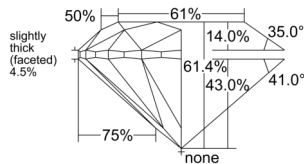

GIA®

FACSIMILE

GIA REPORT 1549744279

Verify this report at GIA.edu

GIA NATURAL DIAMOND DOSSIER®

March 06, 2026
GIA Report Number 1549744279
Shape and Cutting Style ..... Round Brilliant
Measurements ..... 5.66 - 5.70 x 3.49 mm

GRADING RESULTS

Carat Weight ..... 0.70 carat
Color Grade ..... F
Clarity Grade SI2
Cut Grade ..... Excellent

ADDITIONAL GRADING INFORMATION

Polish ..... Excellent
Symmetry ..... Excellent
Fluorescence ..... None
Clarity Characteristics ..... Cloud, Feather
Inscription(s): GIA 1549744279

PROPORTIONS

Profile to actual proportions