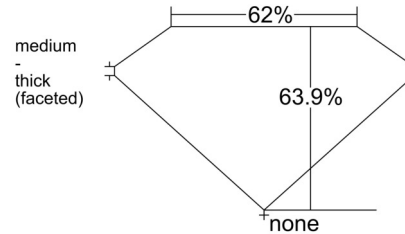

PROPORTIONS

Profile not to actual proportions