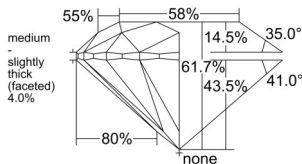

GIA®

FACSIMILE

GIA REPORT 1549729849

Verify this report at GIA.edu

GIA NATURAL DIAMOND DOSSIER®

March 06, 2026
GIA Report Number 1549729849
Shape and Cutting Style ..... Round Brilliant
Measurements ..... 3.80 - 3.81 x 2.35 mm

GRADING RESULTS

Carat Weight ..... 0.21 carat
Color Grade ..... G
Clarity Grade VS1
Cut Grade ..... Excellent

ADDITIONAL GRADING INFORMATION

Polish ..... Excellent
Symmetry ..... Excellent
Fluorescence ..... None
Clarity Characteristics ..... Crystal
Inscription(s): GIA 1549729849

PROPORTIONS

GRADING SCALES

GIA COLOR SCALE

COLORESS	D
	E
	F
	G
	H
	I
	J
NEAR COLORESS	K
	L
FANIT	M
	N
	O
	P
VERY LIGHT	Q
	R
	S
	T
	U
	V
	W
	X
	Y
LIGHT	Z

GIA CLARITY SCALE

FLAWLESS	INTERNAL FLAWLESS	
		FLAWLESS
VERY VERY SLIGHTLY INCLUDED	VVS₁	
	VVS₂	
VERY SLIGHTLY INCLUDED	VS₁	
	VS₂	
SLIGHTLY INCLUDED	SI₁	
	SI₂	
INCLUDED	I₁	
	I₂	
	I₃	

GIA CUT SCALE

EXCELLENT
VERY GOOD
GOOD
FAIR
POOR