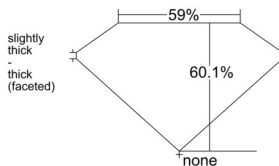

GIA®

FACSIMILE

GIA REPORT 1549695550

Verify this report at GIA.edu

GIA NATURAL DIAMOND DOSSIER®

February 24, 2026
GIA Report Number 1549695550
Shape and Cutting Style ..... Heart Brilliant
Measurements ..... 5.31 x 6.24 x 3.75 mm

GRADING RESULTS

Carat Weight ..... 0.72 carat
Color Grade ..... F
Clarity Grade VS1

ADDITIONAL GRADING INFORMATION

Polish ..... Excellent
Symmetry ..... Excellent
Fluorescence ..... None
Clarity Characteristics ..... Cloud, Pinpoint
Inscription(s): GIA 1549695550

PROPORTIONS

Profile not to actual proportions

GRADING SCALES

GIA COLOR SCALE		GIA CLARITY SCALE	
COLORLESS	D	VERY VERY SLIGHTLY INCLUDED	FLAWLESS
	E		INTERNALLY FLAWLESS
	F		VVS₁
	G		VVS₂
	H		VS₁
	I		VS₂
	J		SI₁
	K		SI₂
	L		I₁
	M		I₂
NEAR COLORLESS	N	SLIGHTLY INCLUDED	I₃
	O		
	P		
	Q		
FAINT	R		
	S		
	T		
	U		
VERT LIGHT	V		
	W		
	X		
	Y		
LIGHT	Z