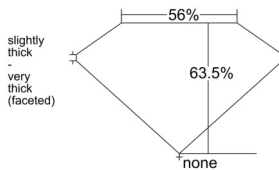

GIA®

FACSIMILE

GIA REPORT 1549687579

Verify this report at GIA.edu

GIA NATURAL DIAMOND DOSSIER®

February 23, 2026
GIA Report Number 1549687579
Shape and Cutting Style ..... Heart Brilliant
Measurements ..... 5.31 x 6.01 x 3.81 mm

GRADING RESULTS

Carat Weight ..... 0.70 carat
Color Grade ..... D
Clarity Grade SI1

ADDITIONAL GRADING INFORMATION

Polish ..... Very Good
Symmetry ..... Very Good
Fluorescence ..... None
Clarity Characteristics ..... Crystal
Inscription(s): GIA 1549687579

PROPORTIONS

Profile not to actual proportions

GRADING SCALES

GIA COLOR SCALE		GIA CLARITY SCALE			
COLORLESS	D	VERY VERY SLIGHTLY INCLUDED	FLAWLESS		
	E		INTERNALLY FLAWLESS		
	F	VERY SLIGHTLY INCLUDED	VVS₁		
	G		VVS₂		
	H		VS₁		
	NEAR COLORLESS	I	SLIGHTLY INCLUDED	VS₂	
		J		SI₁	
		FAINT	K	INCLUDED	SI₂
			L		I₁
			M		I₂
VERT LIGHT	N	LIGHT	I₃		
	O				
	P				
	Q				
	R