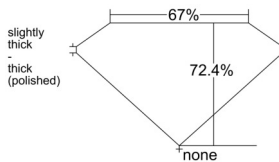

GIA®

FACSIMILE

GIA REPORT 1549687529

Verify this report at GIA.edu

GIA NATURAL DIAMOND DOSSIER®

February 25, 2026
GIA Report Number 1549687529
Shape and Cutting Style ..... Square Modified Brilliant
Measurements ..... 5.25 x 5.23 x 3.79 mm

GRADING RESULTS

Carat Weight ..... 0.92 carat
Color Grade ..... J
Clarity Grade VS2

ADDITIONAL GRADING INFORMATION

Polish ..... Very Good
Symmetry ..... Very Good
Fluorescence ..... None
Clarity Characteristics ..... Cloud, Crystal
Inscription(s): GIA 1549687529

PROPORTIONS

Profile not to actual proportions

GRADING SCALES

GIA COLOR SCALE		GIA CLARITY SCALE			
COLORLESS	D	VERY VERY SLIGHTLY INCLUDED	FLAWLESS		
	E		INTERNALLY FLAWLESS		
	F	VERY SLIGHTLY INCLUDED	VVS₁		
	G		VVS₂		
	H		VS₁		
	NEAR COLORLESS	I	SLIGHTLY INCLUDED	VS₂	
		J		SI₁	
		FAINT	K	INCLUDED	SI₂
			L		I₁
			M		I₂
VERT LIGHT	N	LIGHT	I₃		
	O				
	P				
	Q				
	R