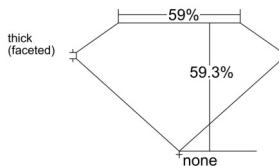

GIA®

FACSIMILE

GIA REPORT 1549681699

Verify this report at GIA.edu

GIA NATURAL DIAMOND DOSSIER®

February 20, 2026
GIA Report Number 1549681699
Shape and Cutting Style ..... Heart Brilliant
Measurements ..... 5.30 x 6.31 x 3.74 mm

GRADING RESULTS

Carat Weight ..... 0.77 carat
Color Grade ..... H
Clarity Grade VS2

ADDITIONAL GRADING INFORMATION

Polish ..... Excellent
Symmetry ..... Excellent
Fluorescence ..... None
Clarity Characteristics ..... Cloud, Crystal, Needle
Inscription(s): GIA 1549681699

PROPORTIONS

Profile not to actual proportions

GRADING SCALES

GIA COLOR SCALE		GIA CLARITY SCALE			
COLORLESS	D	VERY VERY SLIGHTLY INCLUDED	FLAWLESS		
	E		INTERNALLY FLAWLESS		
	F	VERY SLIGHTLY INCLUDED	VVS₁		
	G		VVS₂		
	H		VS₁		
	NEAR COLORLESS	I	SLIGHTLY INCLUDED	VS₂	
		J		SI₁	
		FAINT	K	INCLUDED	SI₂
			L		I₁
			M		I₂
VERT LIGHT	N	INCLUDED	I₃		
	O				
	P				
	Q				
	R				
	S				
	T				
LIGHT	U				
	V				
	W				
	X				
Y					
Z