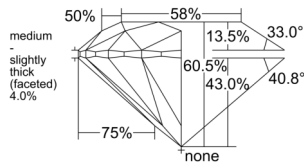

GIA®

FACSIMILE

GIA REPORT

1549676734

Verify this report at GIA.edu

GIA NATURAL DIAMOND DOSSIER®

February 23, 2026

GIA Report Number 1549676734

Shape and Cutting Style ..... Round Brilliant

Measurements ..... 5.12 - 5.16 x 3.11 mm

GRADING RESULTS

Carat Weight ..... 0.50 carat

Color Grade ..... D

Clarity Grade S11

Cut Grade ..... Excellent

ADDITIONAL GRADING INFORMATION

Polish ..... Excellent

Symmetry ..... Excellent

Fluorescence ..... Faint

Clarity Characteristics ..... Feather, Cloud, Crystal

Inscription(s): GIA 1549676734

PROPORTIONS

Profile to actual proportions

GRADING SCALES

GIA COLOR SCALE

COLORLESS	D
	E
	F
	G
	H
	I
	J
NEAR COLORLESS	K
	L
Faint	M
	N
	O
	P
	Q
Very Light	R
	S
	T
	U
	V
	W
	X
	Y
Light	Z

GIA CLARITY SCALE

FLAWLESS	VERY VERY SLIGHTLY INCLUDED	VS₁	VS₂	SI₁	SI₂	I₁	I₂	I₃			
									VERY SLIGHTLY INCLUDED	SLIGHTLY INCLUDED	INCLUDED

GIA CUT SCALE

EXCELLENT
VERY GOOD
GOOD
FAIR
POOR