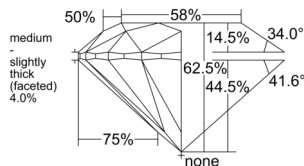

GIA®

FACSIMILE

GIA REPORT 1549672921

Verify this report at GIA.edu

GIA NATURAL DIAMOND DOSSIER®

February 19, 2026
GIA Report Number 1549672921
Shape and Cutting Style ..... Round Brilliant
Measurements ..... 5.31 - 5.33 x 3.33 mm

GRADING RESULTS

Carat Weight ..... 0.57 carat
Color Grade ..... F
Clarity Grade VS1
Cut Grade ..... Excellent

ADDITIONAL GRADING INFORMATION

Polish ..... Excellent
Symmetry ..... Excellent
Fluorescence ..... Strong Blue
Clarity Characteristics ..... Crystal, Feather, Pinpoint
Inscription(s): GIA 1549672921

PROPORTIONS

Profile to actual proportions