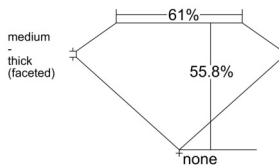

GIA®

FACSIMILE

GIA REPORT 1549668720

Verify this report at GIA.edu

GIA NATURAL DIAMOND DOSSIER®

February 18, 2026
GIA Report Number 1549668720
Shape and Cutting Style ..... Heart Brilliant
Measurements ..... 5.74 x 6.27 x 3.50 mm

GRADING RESULTS

Carat Weight ..... 0.73 carat
Color Grade I
Clarity Grade VS1

ADDITIONAL GRADING INFORMATION

Polish ..... Excellent
Symmetry ..... Very Good
Fluorescence ..... None
Clarity Characteristics ..... Cloud, Needle, Pinpoint
Inscription(s): GIA 1549668720

PROPORTIONS

Profile not to actual proportions

GRADING SCALES

GIA COLOR SCALE		GIA CLARITY SCALE			
COLORLESS	D	VERY VERY SLIGHTLY INCLUDED	FLAWLESS		
	E		INTERNALLY FLAWLESS		
	F	VERY SLIGHTLY INCLUDED	VVS₁		
	G		VVS₂		
	H		VS₁		
	NEAR COLORLESS	I	SLIGHTLY INCLUDED	VS₂	
		J		SI₁	
		FAINT	K	INCLUDED	SI₂
			L		I₁
			M		I₂
VERT LIGHT	N	LIGHT	I₃		
	O				
	P				
	Q				
	R