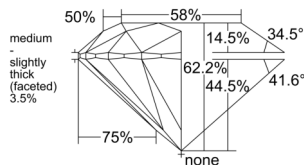

GIA®

FACSIMILE

GIA REPORT 1549666615

Verify this report at GIA.edu

GIA NATURAL DIAMOND DOSSIER®

February 18, 2026
GIA Report Number 1549666615
Shape and Cutting Style ..... Round Brilliant
Measurements ..... 5.66 - 5.71 x 3.54 mm

GRADING RESULTS

Carat Weight ..... 0.70 carat
Color Grade ..... G
Clarity Grade VS1
Cut Grade ..... Excellent

ADDITIONAL GRADING INFORMATION

Polish ..... Excellent
Symmetry ..... Excellent
Fluorescence ..... Medium Blue
Clarity Characteristics ..... Crystal, Pinpoint
Inscription(s): GIA 1549666615

PROPORTIONS

Profile to actual proportions