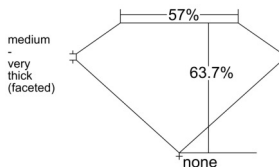

GIA®

FACSIMILE

GIA REPORT 1549666452

Verify this report at GIA.edu

GIA NATURAL DIAMOND DOSSIER®

February 19, 2026
GIA Report Number 1549666452
Shape and Cutting Style ..... Heart Brilliant
Measurements ..... 5.03 x 6.05 x 3.86 mm

GRADING RESULTS

Carat Weight ..... 0.70 carat
Color Grade ..... D
Clarity Grade VS1

ADDITIONAL GRADING INFORMATION

Polish ..... Very Good
Symmetry ..... Very Good
Fluorescence ..... Medium Blue
Clarity Characteristics ..... Crystal
Inscription(s): GIA 1549666452

PROPORTIONS

Profile not to actual proportions

GRADING SCALES

GIA COLOR SCALE		GIA CLARITY SCALE			
COLORLESS	D	VERY VERY SLIGHTLY INCLUDED	FLAWLESS		
	E		INTERNALLY FLAWLESS		
	F	VERY SLIGHTLY INCLUDED	VVS₁		
	G		VVS₂		
	H		VS₁		
	NEAR COLORLESS	I	SLIGHTLY INCLUDED	VS₂	
		J		SI₁	
		FAINT	K	INCLUDED	SI₂
			L		I₁
			M		I₂
VERTICALLY LIGHT	N	LIGHT	I₃		
	O				
	P				
	Q				
	R				
	S				
	T				
LIGHT	U				
	V				
	W				
	X				
Y					
Z