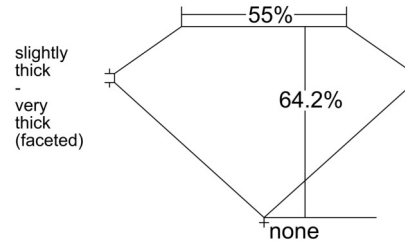

GIA NATURAL DIAMOND GRADING REPORT

February 17, 2026
 GIA Report Number 1549638444
 Shape and Cutting Style Oval Brilliant
 Measurements 8.84 x 6.33 x 4.06 mm

GRADING RESULTS

Carat Weight 1.50 carat
 Color Grade I
 Clarity Grade SI1

ADDITIONAL GRADING INFORMATION

Polish Excellent
 Symmetry Very Good
 Fluorescence Medium Blue
 Inscription(s): GIA 1549638444
 Comments: Pinpoints are not shown.

PROPORTIONS

Profile not to actual proportions

CLARITY CHARACTERISTICS

KEY TO SYMBOLS*

- Crystal
- Feather
- ▲ Indented Natural

* Red symbols denote internal characteristics (inclusions). Green or black symbols denote external characteristics (blemishes). Diagram is an approximate representation of the diamond, and symbols shown indicate type, position, and approximate size of clarity characteristics. All clarity characteristics may not be shown. Details of finish are not shown.