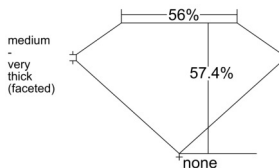

GIA®

FACSIMILE

GIA REPORT 1549622479

Verify this report at GIA.edu

GIA NATURAL DIAMOND DOSSIER®

February 11, 2026
GIA Report Number 1549622479
Shape and Cutting Style ..... Heart Brilliant
Measurements ..... 4.83 x 5.55 x 3.18 mm

GRADING RESULTS

Carat Weight ..... 0.50 carat
Color Grade ..... F
Clarity Grade VS2

ADDITIONAL GRADING INFORMATION

Polish ..... Excellent
Symmetry ..... Very Good
Fluorescence ..... None
Clarity Characteristics ..... Feather
Inscription(s): GIA 1549622479

PROPORTIONS

Profile not to actual proportions

GRADING SCALES

GIA COLOR SCALE		GIA CLARITY SCALE			
COLORLESS	D	VERY VERY SLIGHTLY INCLUDED	FLAWLESS		
	E		INTERNALLY FLAWLESS		
	F	VERY SLIGHTLY INCLUDED	VVS₁		
	G		VVS₂		
	H		VS₁		
	NEAR COLORLESS	I	SLIGHTLY INCLUDED	VS₂	
		J		SI₁	
		LIGHT	K	INCLUDED	SI₂
			L		I₁
	M		I₂		
N	INCLUDED		I₃		
O					
P					
Q					
R					
S					
T					
U					
V					
W					
X					
Y					
Z