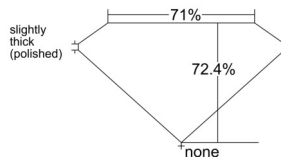

GIA®

FACSIMILE

GIA REPORT 1549622261

Verify this report at GIA.edu

GIA NATURAL DIAMOND DOSSIER®

February 12, 2026
GIA Report Number 1549622261
Shape and Cutting Style ..... Square Modified Brilliant
Measurements ..... 5.21 x 5.18 x 3.75 mm

GRADING RESULTS

Carat Weight ..... 0.90 carat
Color Grade I
Clarity Grade VS2

ADDITIONAL GRADING INFORMATION

Polish ..... Excellent
Symmetry ..... Good
Fluorescence ..... Medium Blue
Clarity Characteristics ..... Cloud, Crystal
Inscription(s): GIA 1549622261

PROPORTIONS

Profile not to actual proportions

GRADING SCALES

GIA COLOR SCALE		GIA CLARITY SCALE			
COLORLESS	D	VERY VERY SLIGHTLY INCLUDED	FLAWLESS		
	E		INTERNALLY FLAWLESS		
	F	VERY SLIGHTLY INCLUDED	VVS₁		
	G		VVS₂		
	H		VS₁		
	NEAR COLORLESS	I	SLIGHTLY INCLUDED	VS₂	
		J		SI₁	
		FAINT	K	INCLUDED	SI₂
			L		I₁
			M		I₂
VERT LIGHT	N	LIGHT	I₃		
	O				
	P				
	Q				
	R