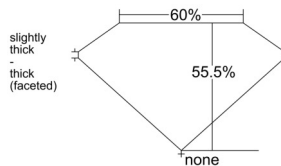

GIA®

FACSIMILE

GIA REPORT 1549613820

Verify this report at GIA.edu

GIA NATURAL DIAMOND DOSSIER®

February 10, 2026
GIA Report Number 1549613820
Shape and Cutting Style ..... Heart Brilliant
Measurements ..... 5.47 x 6.28 x 3.48 mm

GRADING RESULTS

Carat Weight ..... 0.70 carat
Color Grade ..... H
Clarity Grade VVS1

ADDITIONAL GRADING INFORMATION

Polish ..... Excellent
Symmetry ..... Very Good
Fluorescence ..... None
Clarity Characteristics ..... Pinpoint
Inscription(s): GIA 1549613820

PROPORTIONS

Profile not to actual proportions

GRADING SCALES

GIA COLOR SCALE		GIA CLARITY SCALE			
COLORLESS	D	VERY VERY SLIGHTLY INCLUDED	FLAWLESS		
	E		INTERNALLY FLAWLESS		
	F	VERY SLIGHTLY INCLUDED	VVS₁		
	G		VVS₂		
	H		VS₁		
	NEAR COLORLESS	I	SLIGHTLY INCLUDED	VS₂	
		J		SI₁	
		FAINT	K	INCLUDED	SI₂
			L		I₁
			M		I₂
VERT LIGHT	N		INCLUDED	I₃	
	O				
	P				
	Q				
	LIGHT		R		
		S			
		T			
U					
V					
W					
X					
Y					
Z