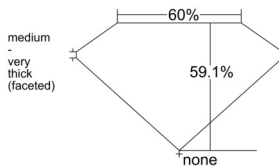

GIA®

FACSIMILE

GIA REPORT 1549599381

Verify this report at GIA.edu

GIA NATURAL DIAMOND DOSSIER®

February 06, 2026
GIA Report Number 1549599381
Shape and Cutting Style ..... Heart Brilliant
Measurements ..... 5.03 x 5.46 x 3.23 mm

GRADING RESULTS

Carat Weight ..... 0.51 carat
Color Grade I
Clarity Grade VVS2

ADDITIONAL GRADING INFORMATION

Polish ..... Excellent
Symmetry ..... Very Good
Fluorescence ..... None
Clarity Characteristics ..... Pinpoint
Inscription(s): GIA 1549599381

PROPORTIONS

Profile not to actual proportions

GRADING SCALES

GIA COLOR SCALE		GIA CLARITY SCALE			
COLORLESS	D	VERY VERY SLIGHTLY INCLUDED	FLAWLESS		
	E		INTERNALLY FLAWLESS		
	F	VERY SLIGHTLY INCLUDED	VVS₁		
	G		VVS₂		
	H		VS₁		
	NEAR COLORLESS	I	SLIGHTLY INCLUDED	VS₂	
		J		SI₁	
		FAINT	K	INCLUDED	SI₂
			L		I₁
	M		I₂		
VERT LIGHT	N		INCLUDED	I₃	
	O				
	P				
	Q				
LIGHT	R				
	S				
	T				
	U				
	V				
	Z