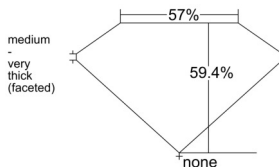

GIA®

FACSIMILE

GIA REPORT 1549597855

Verify this report at GIA.edu

GIA NATURAL DIAMOND DOSSIER®

February 06, 2026
GIA Report Number 1549597855
Shape and Cutting Style ..... Heart Brilliant
Measurements ..... 5.25 x 6.22 x 3.70 mm

GRADING RESULTS

Carat Weight ..... 0.73 carat
Color Grade ..... D
Clarity Grade VS1

ADDITIONAL GRADING INFORMATION

Polish ..... Excellent
Symmetry ..... Excellent
Fluorescence ..... None
Clarity Characteristics ..... Crystal, Pinpoint
Inscription(s): GIA 1549597855

PROPORTIONS

Profile not to actual proportions

GRADING SCALES

GIA COLOR SCALE		GIA CLARITY SCALE	
COLORLESS	D	VERY VERY SLIGHTLY INCLUDED	FLAWLESS
	E		INTERNALLY FLAWLESS
	F		VVS₁
	G		VVS₂
	H		VS₁
	I		VS₂
	J		SI₁
	K		SI₂
	L		I₁
	M		I₂
NEAR COLORLESS	N	SLIGHTLY INCLUDED	I₃
	O		
	P		
	Q		
FAINT	R		
	S		
	T		
	U		
VERT LIGHT	V		
	W		
	X		
	Y		
LIGHT	Z