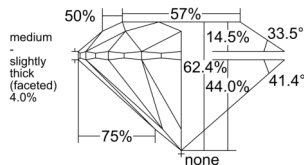

GIA®

FACSIMILE

GIA REPORT 1549597459

Verify this report at GIA.edu

GIA NATURAL DIAMOND DOSSIER®

February 06, 2026
GIA Report Number 1549597459
Shape and Cutting Style ..... Round Brilliant
Measurements ..... 5.68 - 5.72 x 3.56 mm

GRADING RESULTS

Carat Weight ..... 0.71 carat
Color Grade ..... G
Clarity Grade VS2
Cut Grade ..... Excellent

ADDITIONAL GRADING INFORMATION

Polish ..... Excellent
Symmetry ..... Excellent
Fluorescence ..... None
Clarity Characteristics ..... Cloud
Inscription(s): GIA 1549597459

PROPORTIONS

Profile to actual proportions

GRADING SCALES

GIA COLOR SCALE	GIA CLARITY SCALE	GIA CUT SCALE	
D	FLAWLESS	EXCELLENT	
E	INTERNALLY FLAWLESS		
F		VVS₁	VERY GOOD
G	VVS₂		
H	VS₁	GOOD	
I	VS₂		
J	SI₁	FAIR	
K	SI₂		
L	I₁	POOR	
M	I₂		
N	I₃		
O			
P			
Q			
R			
S			
T			
U			
V			
W			
X			
Y			
Z