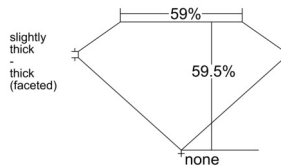

GIA®

FACSIMILE

GIA REPORT 1549587285

Verify this report at GIA.edu

GIA NATURAL DIAMOND DOSSIER®

February 04, 2026
GIA Report Number 1549587285
Shape and Cutting Style ..... Heart Brilliant
Measurements ..... 5.27 x 6.15 x 3.66 mm

GRADING RESULTS

Carat Weight ..... 0.70 carat
Color Grade ..... G
Clarity Grade VS1

ADDITIONAL GRADING INFORMATION

Polish ..... Excellent
Symmetry ..... Excellent
Fluorescence ..... None
Clarity Characteristics ..... Feather, Cloud
Inscription(s): GIA 1549587285

PROPORTIONS

Profile not to actual proportions

GRADING SCALES

GIA COLOR SCALE		GIA CLARITY SCALE	
COLORLESS	D	VERY VERY SLIGHTLY INCLUDED	FLAWLESS
	E		INTERNALLY FLAWLESS
	F		VVS₁
	G		VVS₂
	H		VS₁
	I		VS₂
	J		SI₁
	K		SI₂
	L		I₁
	M		I₂
NEAR COLORLESS	N	SLIGHTLY INCLUDED	I₃
	O		
	P		
	Q		
FAINT	R		
	S		
	T		
	U		
VERT LIGHT	V		
	W		
	X		
	Y		
LIGHT	Z