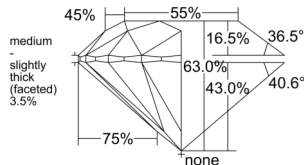

GIA®

FACSIMILE

GIA REPORT 1549572756

Verify this report at GIA.edu

GIA NATURAL DIAMOND DOSSIER®

February 03, 2026
GIA Report Number 1549572756
Shape and Cutting Style ..... Round Brilliant
Measurements ..... 5.03 - 5.06 x 3.18 mm

GRADING RESULTS

Carat Weight ..... 0.50 carat
Color Grade ..... E
Clarity Grade S11
Cut Grade ..... Excellent

ADDITIONAL GRADING INFORMATION

Polish ..... Excellent
Symmetry ..... Excellent
Fluorescence ..... None
Clarity Characteristics ..... Crystal
Inscription(s): GIA 1549572756

PROPORTIONS

Profile to actual proportions