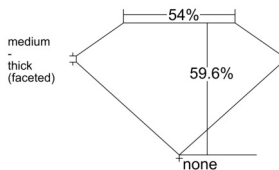

GIA®

FACSIMILE

GIA REPORT 1549555749

Verify this report at GIA.edu

GIA NATURAL DIAMOND DOSSIER®

February 03, 2026
GIA Report Number 1549555749
Shape and Cutting Style ..... Heart Brilliant
Measurements ..... 5.01 x 5.62 x 3.35 mm

GRADING RESULTS

Carat Weight ..... 0.55 carat
Color Grade ..... F
Clarity Grade VS1

ADDITIONAL GRADING INFORMATION

Polish ..... Excellent
Symmetry ..... Excellent
Fluorescence ..... None
Clarity Characteristics ..... Feather
Inscription(s): GIA 1549555749

PROPORTIONS

Profile not to actual proportions

GRADING SCALES

GIA COLOR SCALE		GIA CLARITY SCALE			
COLORLESS	D	VERY VERY SLIGHTLY INCLUDED	FLAWLESS		
	E		INTERNALLY FLAWLESS		
	F	VERY SLIGHTLY INCLUDED	VVS₁		
	G		VVS₂		
	H		VS₁		
	NEAR COLORLESS	I	SLIGHTLY INCLUDED	VS₂	
		J		SI₁	
		FAINT	K	INCLUDED	SI₂
			L		I₁
			M		I₂
VERTICALLY LIGHT	N	INCLUDED	I₃		
	O				
	P				
	Q				
	R				
LIGHT	S				
	T				
	U				
	V				
	W				
	X				
Y					
Z