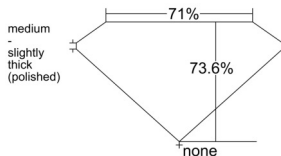

GIA®

FACSIMILE

GIA REPORT 1549544124

Verify this report at GIA.edu

GIA NATURAL DIAMOND DOSSIER®

January 30, 2026
GIA Report Number 1549544124
Shape and Cutting Style ..... **Square Modified Brilliant**
Measurements ..... 3.72 x 3.71 x 2.73 mm

GRADING RESULTS

Carat Weight ..... 0.31 carat
Color Grade ..... **F**
Clarity Grade ..... **Internally Flawless**

ADDITIONAL GRADING INFORMATION

Polish ..... **Excellent**
Symmetry ..... **Good**
Fluorescence ..... **None**
Clarity Characteristics... **Surface Graining, Minor Details of Polish**
Inscription(s): GIA 1549544124

PROPORTIONS

Profile not to actual proportions

GRADING SCALES

GIA COLOR SCALE		GIA CLARITY SCALE		
COLORLESS	D	VERY VERY SLIGHTLY INCLUDED	FLAWLESS	
	E		INTERNALLY FLAWLESS	
	F		VVS₁	
	G		VVS₂	
	NEAR COLORLESS	H	VERY SLIGHTLY INCLUDED	VS₁
		I		VS₂
		J	SLIGHTLY INCLUDED	SI₁
		K		SI₂
	FAINT	L	INCLUDED	I₁
		M		I₂
N		I₃		
O				
VERT LIGHT		P		
		Q		
		R		
		S		
LIGHT	T			
	U			
	V			
	W			
	X			
	Y			
	Z