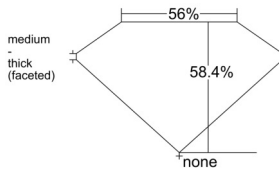

GIA®

FACSIMILE

GIA REPORT 1549535498

Verify this report at GIA.edu

GIA NATURAL DIAMOND DOSSIER®

January 29, 2026
GIA Report Number 1549535498
Shape and Cutting Style ..... Heart Brilliant
Measurements ..... 5.16 x 6.06 x 3.54 mm

GRADING RESULTS

Carat Weight ..... 0.64 carat
Color Grade ..... J
Clarity Grade VVS1

ADDITIONAL GRADING INFORMATION

Polish ..... Excellent
Symmetry ..... Excellent
Fluorescence ..... Strong Blue
Clarity Characteristics ..... Pinpoint, Feather
Inscription(s): GIA 1549535498

PROPORTIONS

Profile not to actual proportions

GRADING SCALES

GIA COLOR SCALE		GIA CLARITY SCALE				
COLORLESS	D	VERY VERY SLIGHTLY INCLUDED	FLAWLESS			
	E		INTERNALLY FLAWLESS			
	F		VVS₁			
	NEAR COLORLESS	G	VERY SLIGHTLY INCLUDED	VVS₂		
		H		VS₁		
		FAINT	I	SLIGHTLY INCLUDED	VS₂	
			J		SI₁	
			LIGHT	K	INCLUDED	SI₂
	L	I₁				
	M	I₂				
N	NOT GRADED	I₃				
O						
P						
Q						
R						
S						
T						
U						
V						
W						
X						
Y						
Z