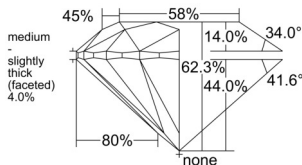

GIA®

FACSIMILE

GIA REPORT 1549527676

Verify this report at GIA.edu

GIA NATURAL DIAMOND DOSSIER®

January 28, 2026
GIA Report Number 1549527676
Shape and Cutting Style ..... Round Brilliant
Measurements ..... 4.94 - 4.96 x 3.09 mm

GRADING RESULTS

Carat Weight ..... 0.46 carat
Color Grade ..... F
Clarity Grade VVS1
Cut Grade ..... Excellent

ADDITIONAL GRADING INFORMATION

Polish ..... Excellent
Symmetry ..... Excellent
Fluorescence ..... None
Clarity Characteristics ..... Pinpoint, Cloud, Feather
Inscription(s): GIA 1549527676

PROPORTIONS

Profile to actual proportions