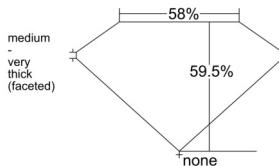

GIA®

FACSIMILE

GIA REPORT 1549516916

Verify this report at GIA.edu

GIA NATURAL DIAMOND DOSSIER®

January 29, 2026
GIA Report Number 1549516916
Shape and Cutting Style ..... Heart Brilliant
Measurements ..... 5.28 x 6.24 x 3.71 mm

GRADING RESULTS

Carat Weight ..... 0.70 carat
Color Grade I
Clarity Grade VVS1

ADDITIONAL GRADING INFORMATION

Polish ..... Excellent
Symmetry ..... Excellent
Fluorescence ..... None
Clarity Characteristics ..... Feather
Inscription(s): GIA 1549516916

PROPORTIONS

Profile not to actual proportions

GRADING SCALES

GIA COLOR SCALE		GIA CLARITY SCALE			
COLORLESS	D	VERY VERY SLIGHTLY INCLUDED	FLAWLESS		
	E		INTERNALLY FLAWLESS		
	F		VVS₁		
	G		VVS₂		
	NEAR COLORLESS	H	VERY SLIGHTLY INCLUDED	VS₁	
		I		VS₂	
		FAINT	J	SLIGHTLY INCLUDED	S₁
			K		S₂
	L		I₁		
	VERT LIGHT		M	INCLUDED	I₂
N			I₃		
O			LIGHT		
P					
Q					
R					
S					
T					
U					
V					
W					
X					
Y					
Z