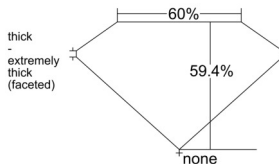

GIA®

FACSIMILE

GIA REPORT 1549489668

Verify this report at gia.edu

GIA NATURAL DIAMOND DOSSIER®

January 23, 2026
GIA Report Number 1549489668
Shape and Cutting Style ..... Heart Brilliant
Measurements ..... 5.15 x 6.12 x 3.64 mm

GRADING RESULTS

Carat Weight ..... 0.71 carat
Color Grade ..... E
Clarity Grade ..... Internally Flawless

ADDITIONAL GRADING INFORMATION

Polish ..... Excellent
Symmetry ..... Excellent
Fluorescence ..... None
Clarity Characteristics... Surface Graining, Minor Details of Polish
Inspection(s): GIA 1549489668

PROPORTIONS

Profile not to actual proportions

GRADING SCALES

GIA COLOR SCALE		GIA CLARITY SCALE			
COLORLESS	D	VERY VERY SLIGHTLY INCLUDED	FLAWLESS		
	E		INTERNALLY FLAWLESS		
	F	VERY SLIGHTLY INCLUDED	VVS₁		
	G		VVS₂		
	H		VS₁		
	NEAR COLORLESS	I	SLIGHTLY INCLUDED	VS₂	
		J		SI₁	
		FAINT	K	INCLUDED	SI₂
			L		I₁
			M		I₂
VERT LIGHT	N	LIGHT	I₃		
	O				
	P				
	Q				
	R